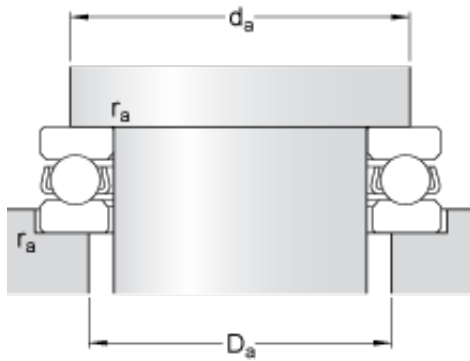

FTR BEARING WHOLESALE LTD

skf 51368 F Single direction thrust ball bearings

Bearing No. 51368 F

d	340 mm
D	540 mm
H	160 mm
d ₁	534 mm
D ₁	346 mm
r _{1,2} min.	5 mm
d _a min.	458 mm
D _a max.	422 mm
r _a max.	4 mm
Basic dynamic load rating C	1040 kN
Basic static load rating C ₀	5850 kN
Fatigue load limit P _u	10.4 kN
Reference speed	400 r/min
Limiting speed	560 r/min
Minimum load factor A	180
Mass bearing (including seat washer where applicable)	135 kg

51368 F Bearing 2D drawings and 3D CAD models