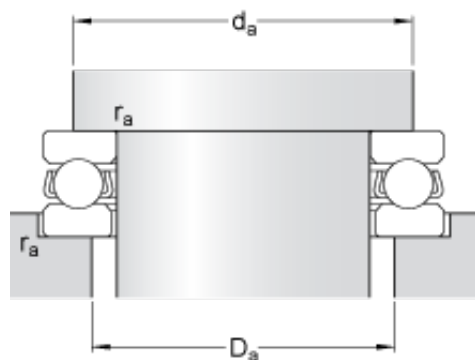

FTR BEARING WHOLESALE LTD

skf 591/500 F Single direction thrust ball bearings

Bearing No. 591/500 F

d	500 mm
D	600 mm
H	60 mm
d ₁	596 mm
D ₁	504 mm
r _{1,2} min.	2.1 mm
d _a min.	557 mm
D _a max.	543 mm
r _a max.	2 mm
Basic dynamic load rating C	247 kN
Basic static load rating C ₀	1660 kN
Fatigue load limit P _u	26 kN
Reference speed	670 r/min
Limiting speed	950 r/min
Minimum load factor A	14
Mass bearing (including seat washer where applicable)	32 kg

591/500 F Bearing 2D drawings and 3D CAD models