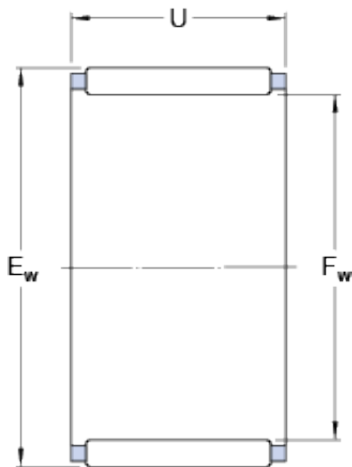

FTR BEARING WHOLESALE LTD

skf K 12x16x13 TN Needle roller bearings- Needle roller and cage assemblies

Bearing No. K 12x16x13 TN

| | |
|--------------------------------------|-------------|
| Size | 16x12x13 mm |
| Bore Diameter | 16 mm |
| Outer Diameter | 12 mm |
| Width | 13 mm |
| F_w | 12 mm |
| E_w | 16 mm |
| U | 13 mm |
| Basic dynamic load rating - C | 0.008 kN |
| Basic static load rating - C_0 | 0.01 kN |
| Fatigue load limit - P_u | 0.001 kN |
| Reference speed | 26000 r/min |
| Limiting speed | 30000 r/min |
| Mass needle roller and cage assembly | 0.0036 kg |
| F_w | 12 mm |
| E_w | 16 mm |
| Basic dynamic load rating C | 7.65 kN |
| Basic static load rating C_0 | 9.5 kN |
| Fatigue load limit P_u | 1.1 kN |

K 12x16x13 TN Bearing 2D drawings and 3D CAD models